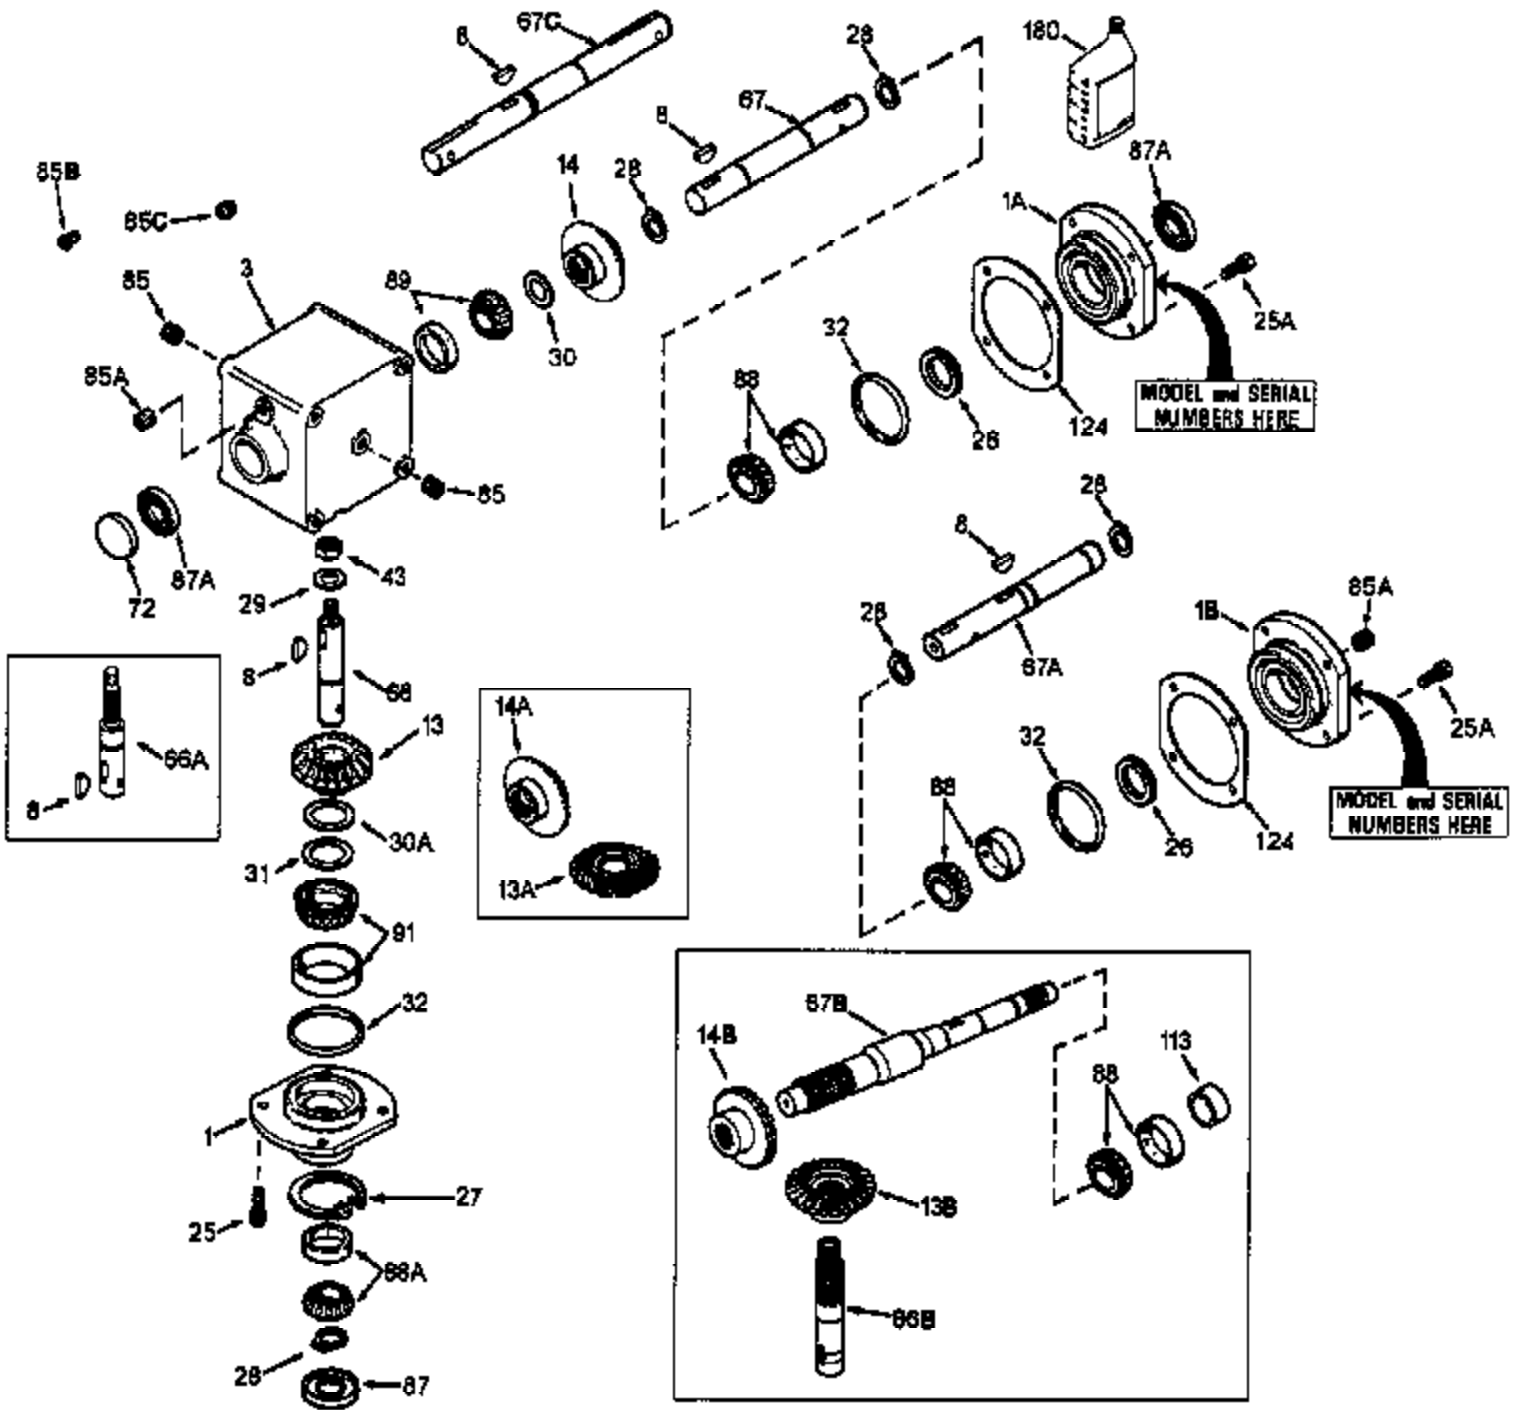

JOIST

DAS ORIGINAL

ILLUSTRATION SHOWS TYPICAL PARTS ONLY. ORDER BY PART NUMBER. PARTS NOT LISTED ARE SUPPLIED BY OEM.

Ref #	Part Number	Qty	Description
1	786104A		Retainer Cap
1A	786105		Retainer Cap
3	770076		Right Angle Drive Housing
8	792114		Woodruff Key No. 807
13	778224		Bevel Gear (26 teeth)
14	778223		Bevel Gear (25 teeth)
25	792037		Screw, 5/16-18 x 1"
25A	792037		Screw, 5/16-18 x 1"
26	780137		Load Ring
27	792112		Retaining Ring
28	792113		Retaining Ring
29	792115		Flat Washer
30	780131	1100-1100-034	Shim Page 2 of 2
31	780138	Peerless	Shim
32	788063		"O" Ring
43	792110A		Hex Jam Nut, 3/4-16
66	776266		Input Shaft (5.38" long)
67	776255		Output Shaft (7.906" long)
72	792111		Plug
85C	792118		Relief Valve
85A	792039		Pipe Plug, 1/8"
85	792116		Pipe Plug, 1/4-18
87	788064		Oil Seal
87A	788065		Oil Seal
88	780132		Bearing & Cup Ass'y (SEE REPAIR MANUA L)
88A	780132		Bearing & Cup Ass'y (SEE REPAIR MANUA L)
89	780132		Bearing & Cup Ass'y (SEE REPAIR MANUA L)
91	780134		Bearing & Cup Ass'y (SEE REPAIR MANUA L)
124	780136		Retainer Cap Shim
180	730229A		Gear Oil 80W90